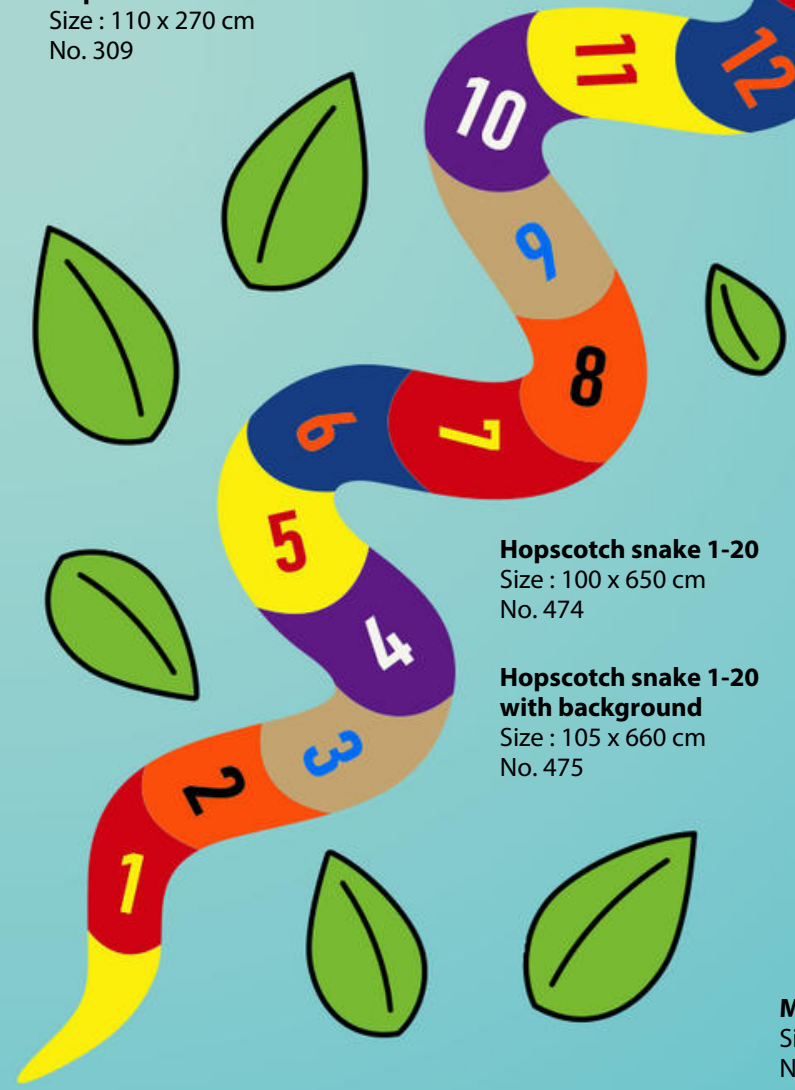

Clock
Size : Ø 240 cm
No. 452

Smiley
Size : Ø 100 cm
No. 341

Leaves XS - set 10 pieces
Size : 30 x 18 cm p.p.
No. 409

Leaves M - set 10 pieces
Size : 53 x 31 cm p.p.
No. 405

Leaves L - set 10 pieces
Size : 62 x 37 cm p.p.
No. 338

Moon
Size : 110 x 125 cm
No. 341

Twister
Size : 140 x 190 cm
No. 530

Primary Shapes - set 4 pieces
Size : approx. 50 x 50 cm p.p.
No. 318

Hopscotch Floes
Size : 110 x 270 cm
No. 309

Hopscotch snake 1-20
Size : 100 x 650 cm
No. 474

Hopscotch snake 1-20 with background
Size : 105 x 660 cm
No. 475

Maze Square
Size : 300 x 300 cm
No. 320

Maze Circle
Size : Ø 300 cm
No. 319

Fun & Play Elements by number

301
Hopscotch Crayon S
100 x 200 cm