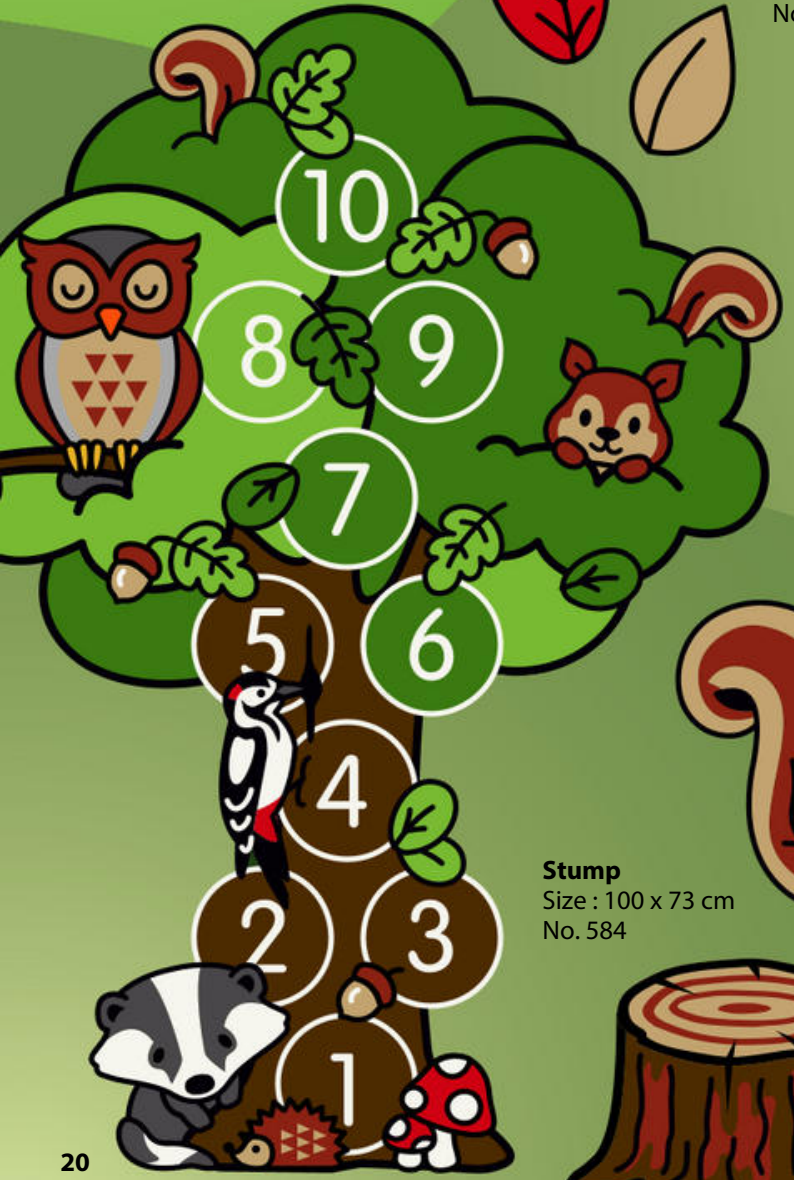

Clover - set 4 pieces
Size : 40 x 40 cm
No. 518

Bear Paws - set 4 pieces
Size : Ø 40 cm p.p.
No. 517

Bee Flying
Size : Ø 70 cm
No. 522

Bear Walking
Size : 129 x 100 cm
No. 524

Mouse
Size : 75 x 60 cm
No. 631

Bear Sitting
Size : 83 x 125 cm
No. 523

Autumn Leaves - set 5 pieces
Size : approx. 45 x 45 cm p.p.
No. 583

Raccoon
Size : Ø 60 cm
No. 633

Hopscotch Honeycomb
Size : 140 x 223 cm
No. 527

Rabbit
Size : 60 x 70 cm
No. 519

Hopscotch Tree
Size : 230 x 310 cm
No. 586

Badger
Size : 100 x 105 cm
No. 582

Squirrel
Size : 90 x 90 cm
No. 581

Stump
Size : 100 x 73 cm
No. 584

Mushroom - set 4 pieces
Size : 1x Ø 50 cm, 3x Ø 35 cm
No. 446

Lotus - set 3 pieces
Size : 1x Ø 50 cm, 2x Ø 40 cm
No. 471

Duck Female
Size : 80 x 70 cm
No. 486

Frog
Size : 130 x 75 cm
No. 447

Duck
Size : 80 x 70 cm
No. 448

Swan
Size : 124 x 100 cm
No. 496

Fun & Play - Farm